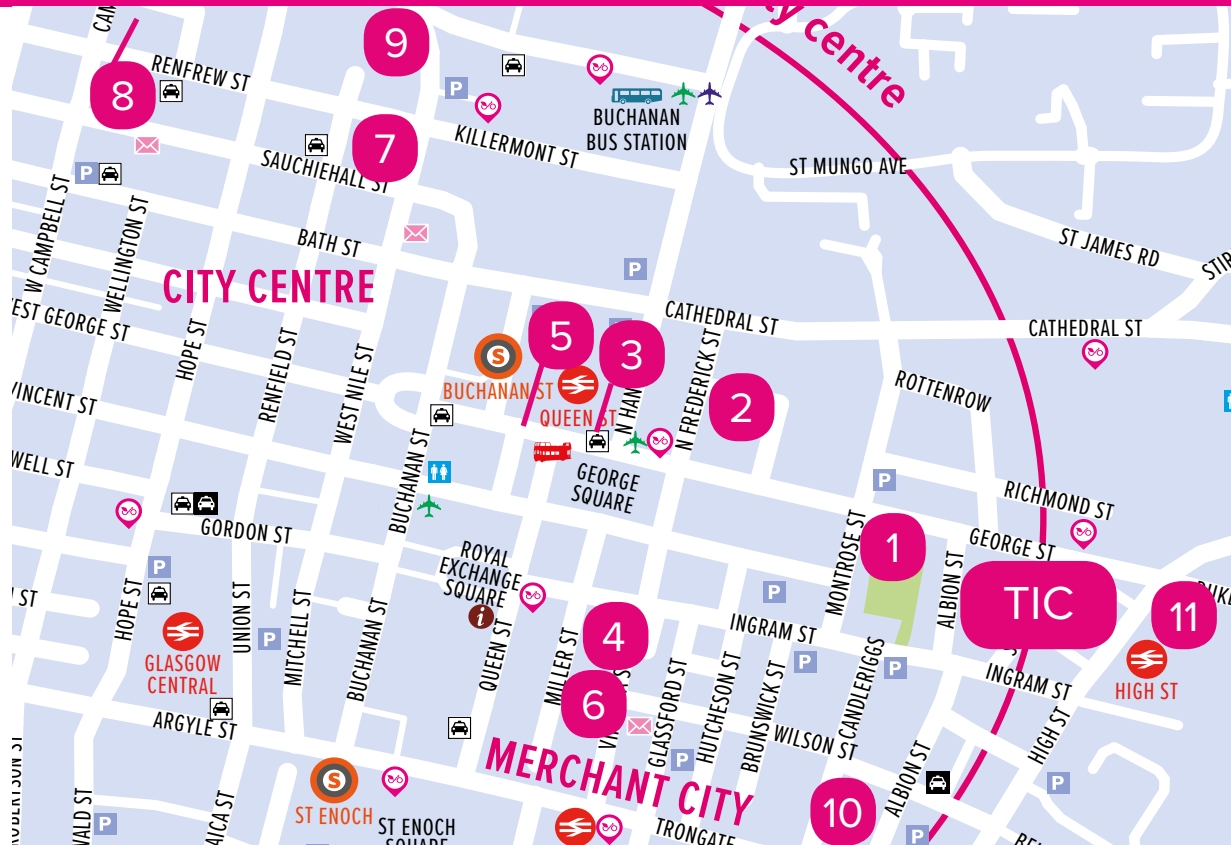

Accommodation in Glasgow

1. Premier Inn George Square
2. Z Hotel
3. Millennium Hotel
4. Mercure Hotel
5. Carlton George Hotel
6. Ibis Styles Hotel
7. Premier Inn Buchanan Galleries
8. DoubleTree by Hilton
9. Holiday Inn and Holiday Inn Express Theatreland
10. Fraser Suites
11. Moxy Hotel

Please find listed and indicated on the map a range of hotels near the conference venue.

Please book via peoplemakeglasgow.com/findahotel to find the best available rates.

Glasgow has very high occupancy levels for hotel rooms due to the large number of events in the city. Delegates are advised to book early to guarantee availability at their preferred hotel.