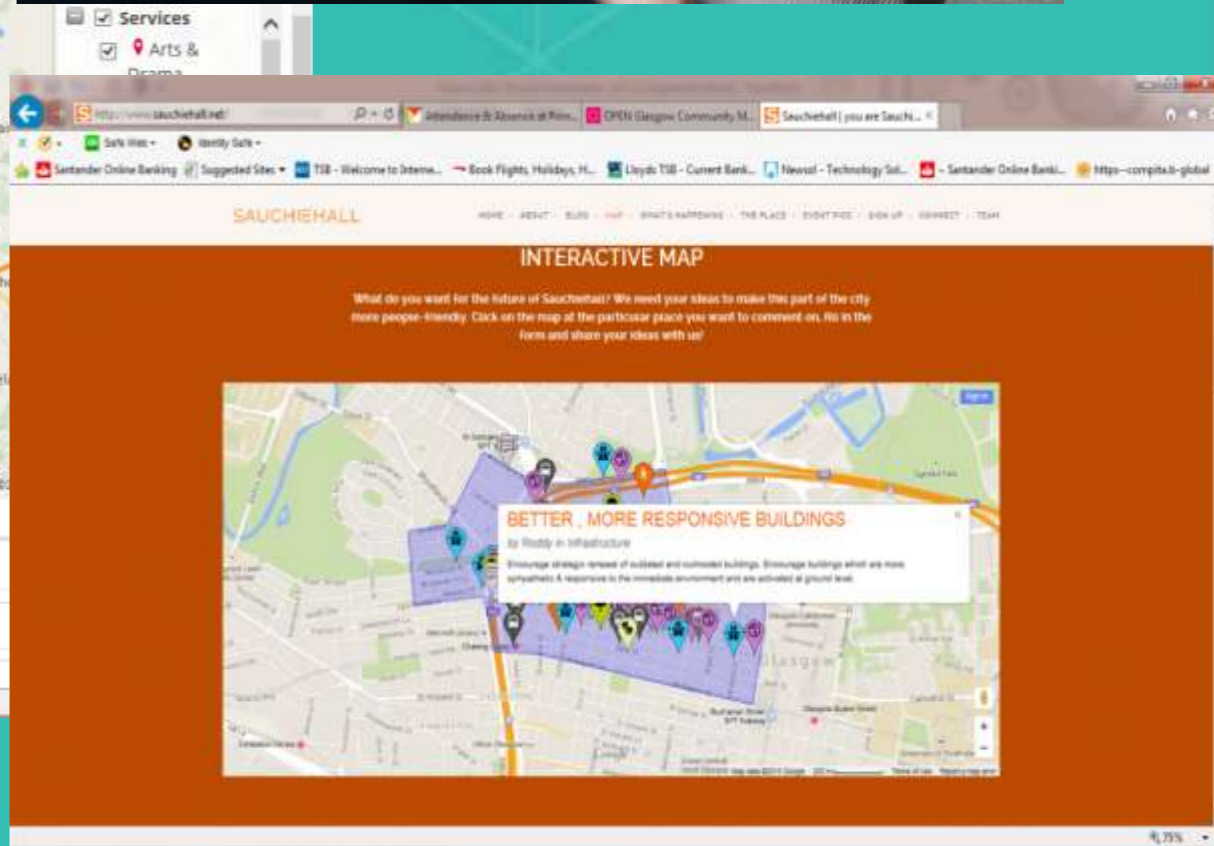

Gorbals

Easterhouse

Community Engagement

Community Maps

Asset Maps

Information Maps

Community Area Partnerships

Interactive Maps

Greater Easterhouse Alcohol Awareness Project

Information Apps

Cycling Apps

Walking Apps

Interactive Apps

Gorbals Asset App

Energy App

Sauchiehall District Community App

Communities, Anniesland, Gorbals, Easterhouse

Connecting people to the city

Bringing the data to life Easterhouse Project

Summary

Innovation through data

Data provision

Community engagement

Connecting people to the City