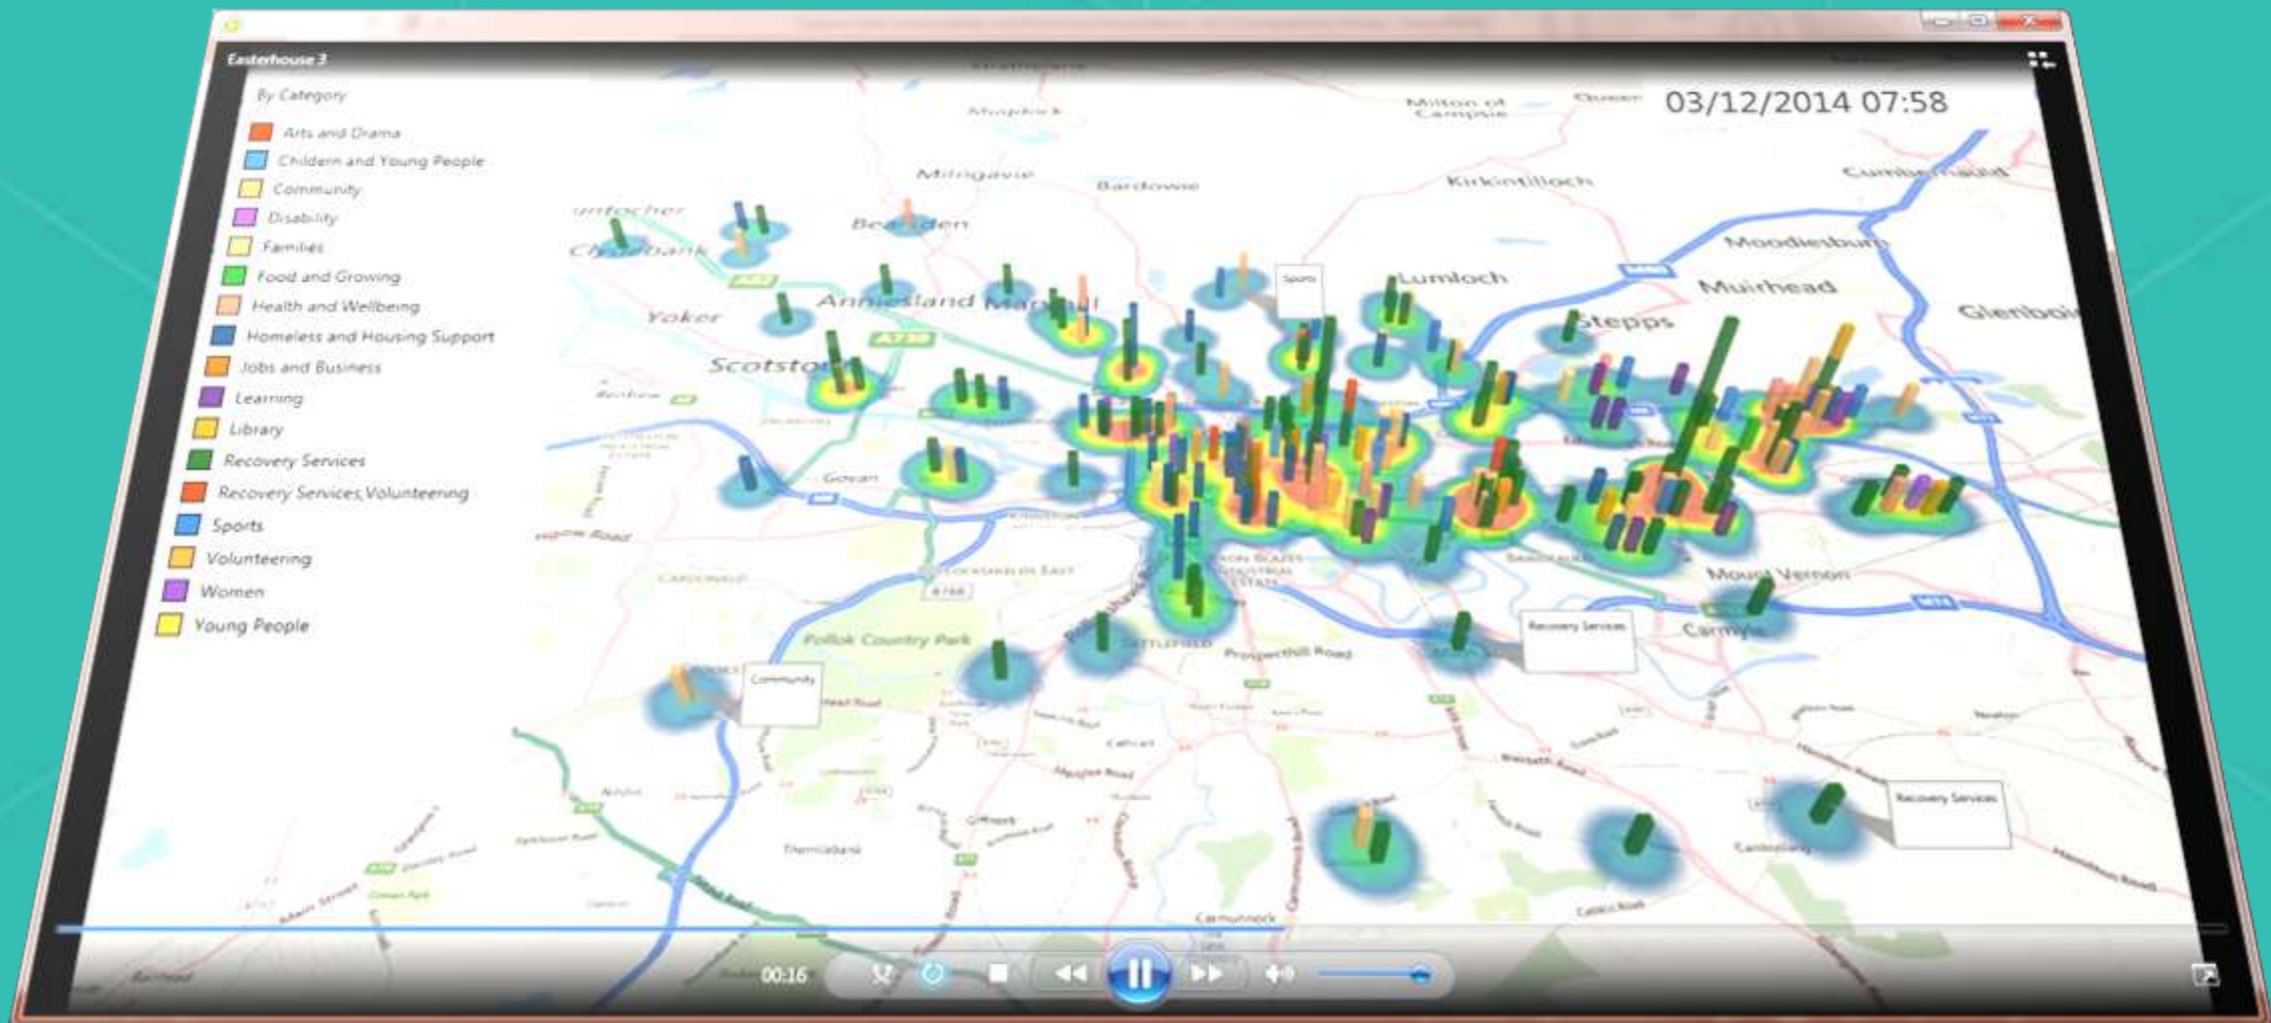

Greater Easterhouse Alcohol Awareness Project

Information Apps

Cycling Apps

Walking Apps

Interactive Apps

Gorbals Asset App

Energy App

Sauchiehall District Community App

Communities, Anniesland, Gorbals, Easterhouse

Connecting people to the city

Bringing the data to life Easterhouse Project

Summary

Innovation through data

Data provision

Community engagement

Connecting people to the City