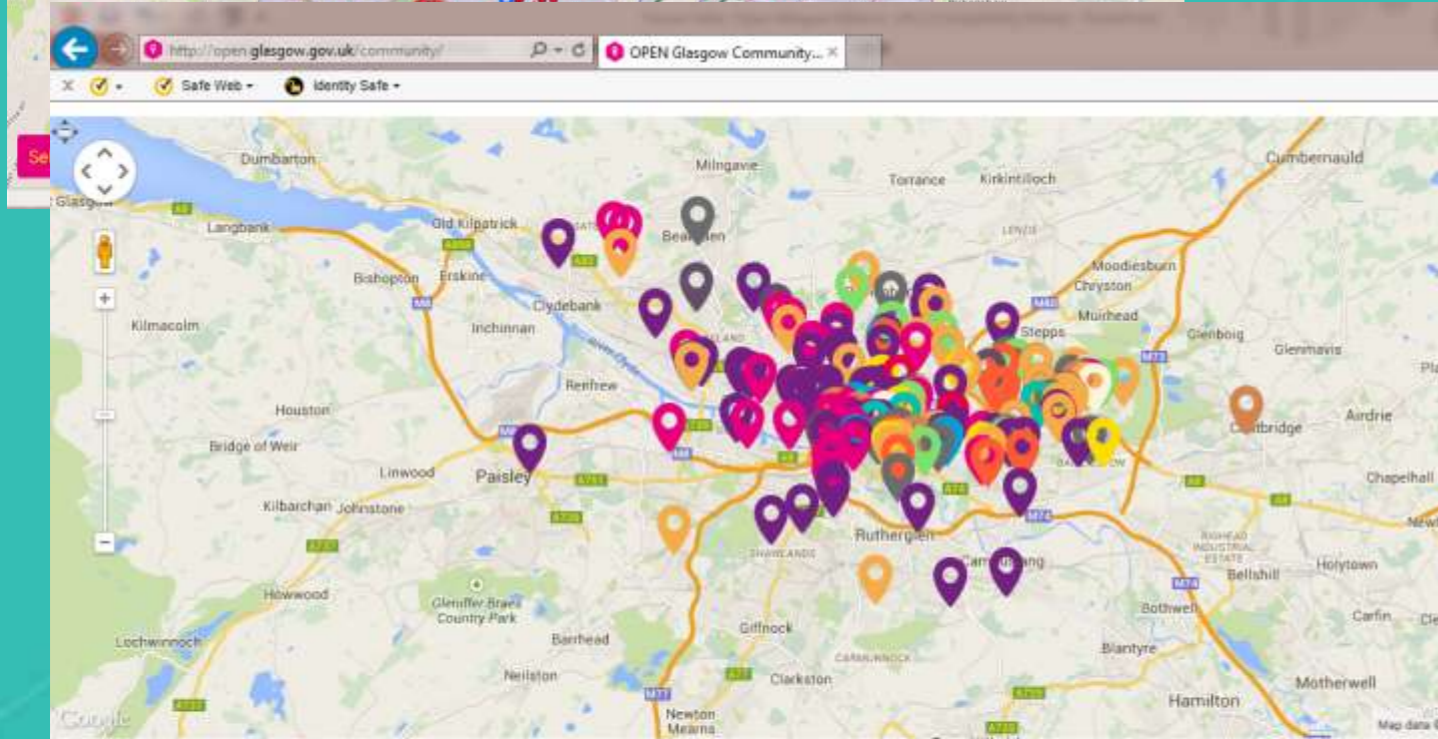

Gorbals

Easterhouse

Community Engagement

Community Maps

Asset Maps

Information Maps

Community Area Partnerships

Interactive Maps

Greater Easterhouse Alcohol Awareness Project

Information Apps

Cycling Apps

Walking Apps

Interactive Apps

Gorbals Asset App

Energy App

Sauchiehall District Community App

Communities, Anniesland, Gorbals, Easterhouse

Connecting people to the city

Bringing the data to life Easterhouse Project

Summary

Innovation through data

Data provision

Community engagement

Connecting people to the City