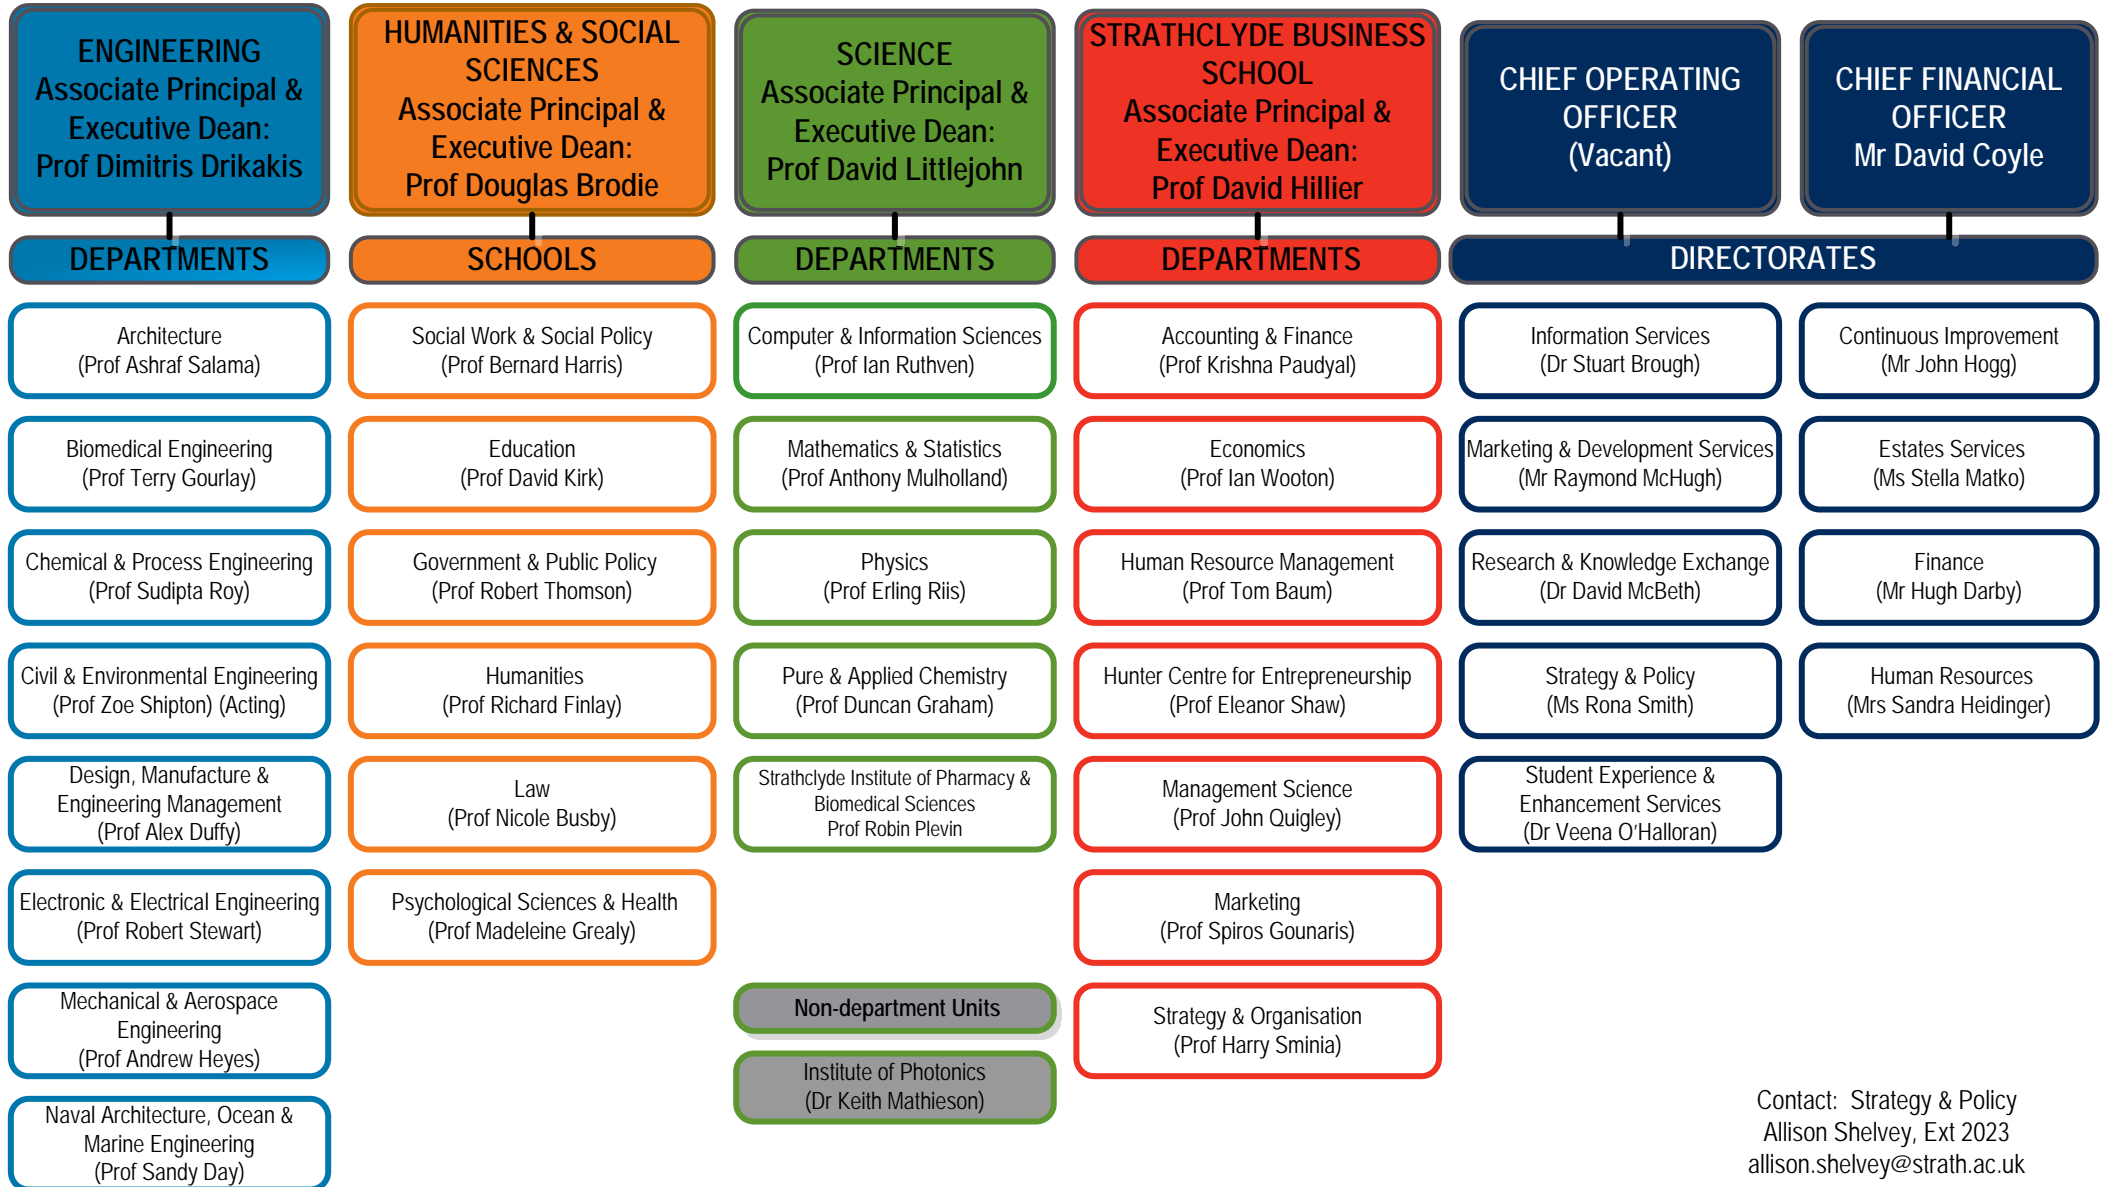

PRINCIPAL'S OFFICE
Professor Sir Jim McDonald

Further information about the structure of the Principal's office
and the Senior Officers of the University can found at:
<http://www.strath.ac.uk/staff/universitymanagement/>

FACULTIES

PROFESSIONAL SERVICES

Contact: Strategy & Policy
Allison Shelvey, Ext 2023
allison.shelvey@strath.ac.uk