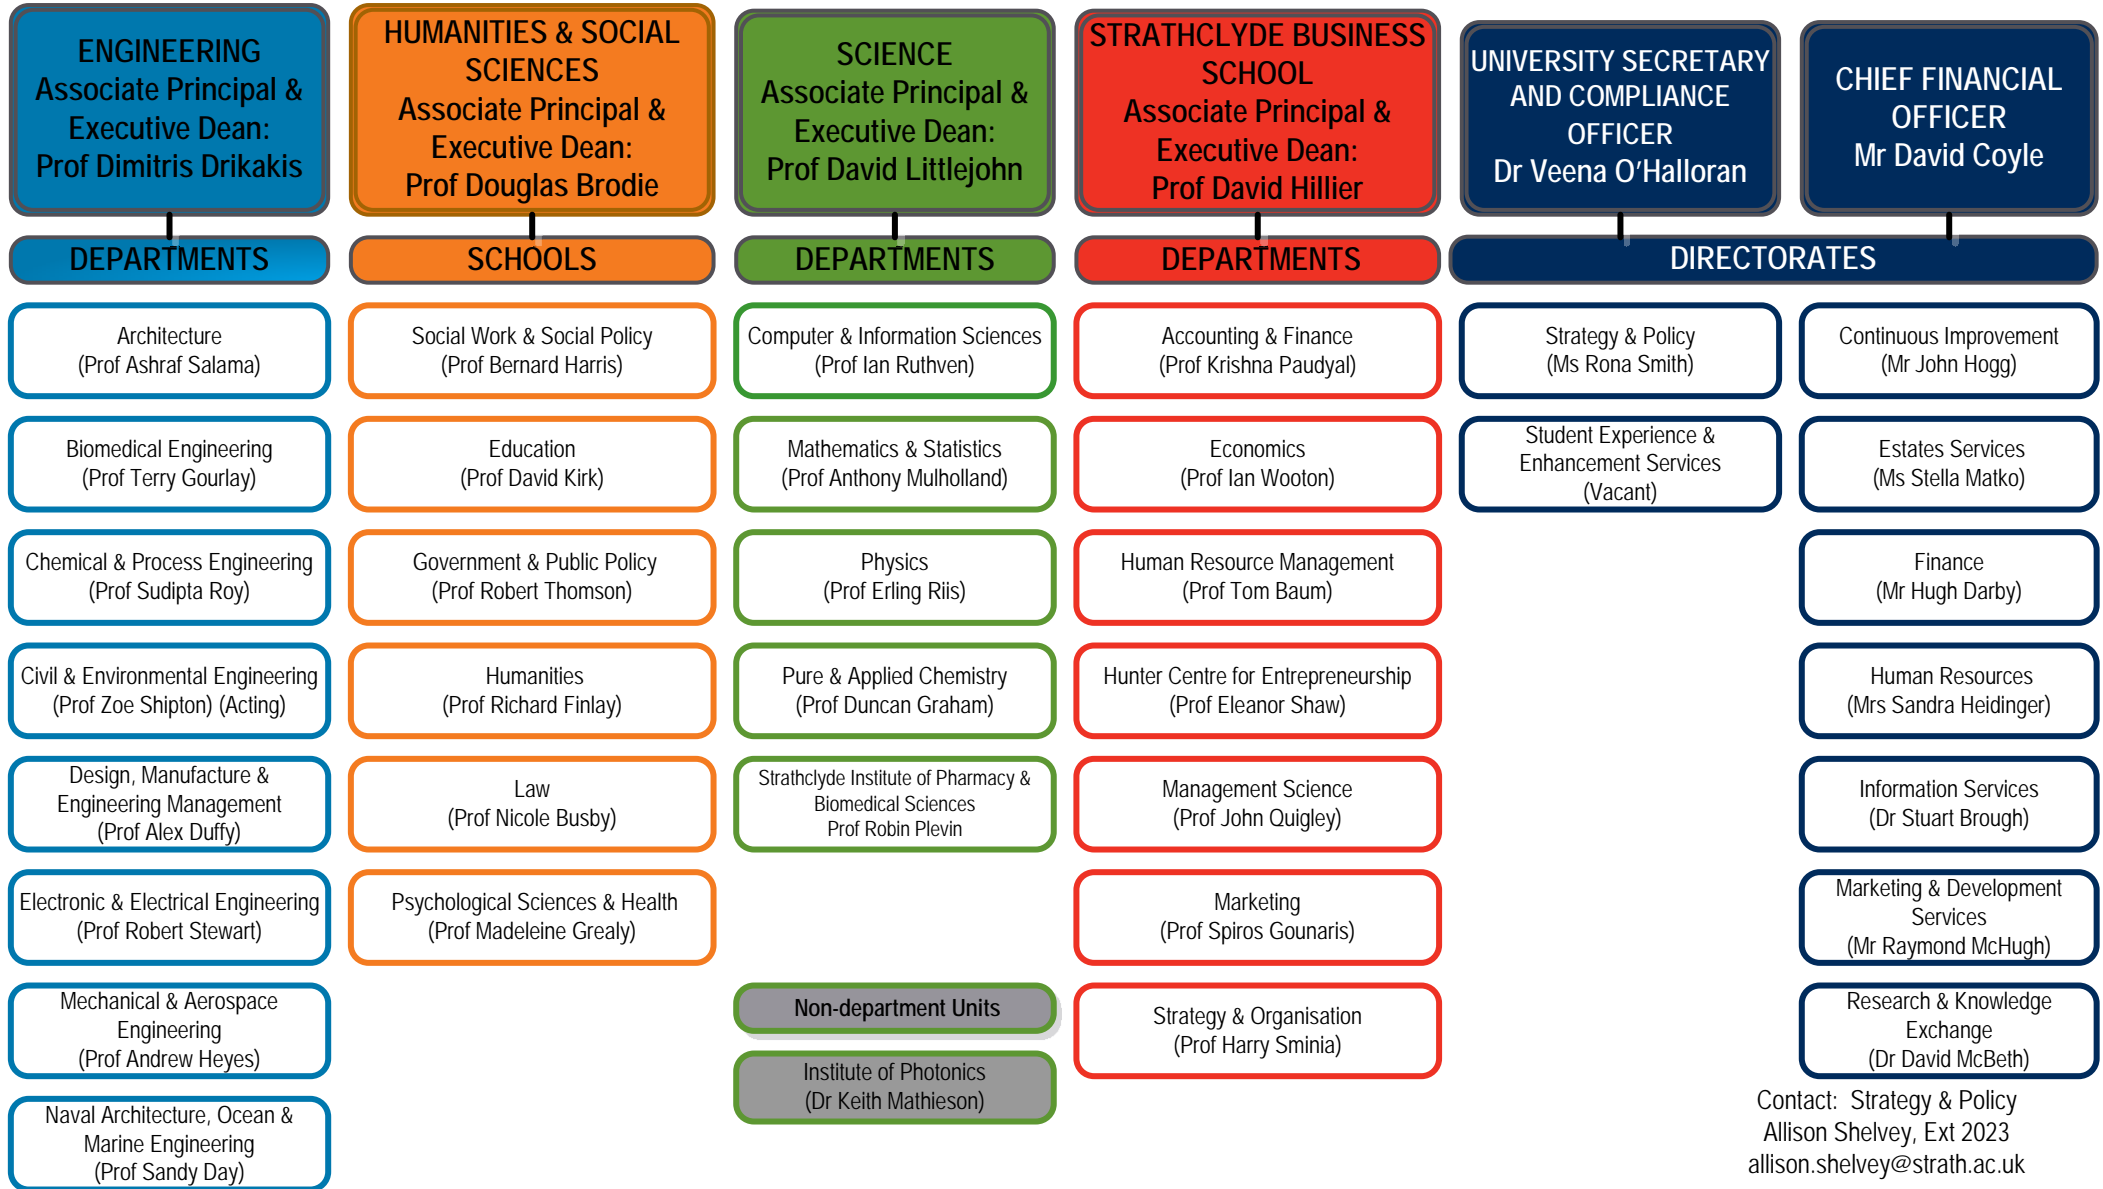

PRINCIPAL'S OFFICE
Professor Sir Jim McDonald

Further information about the structure of the Principal's office
and the Senior Officers of the University can found at:
<http://www.strath.ac.uk/staff/universitymanagement/>

FACULTIES

PROFESSIONAL SERVICES

Contact: Strategy & Policy
Allison Shelvey, Ext 2023
allison.shelvey@strath.ac.uk