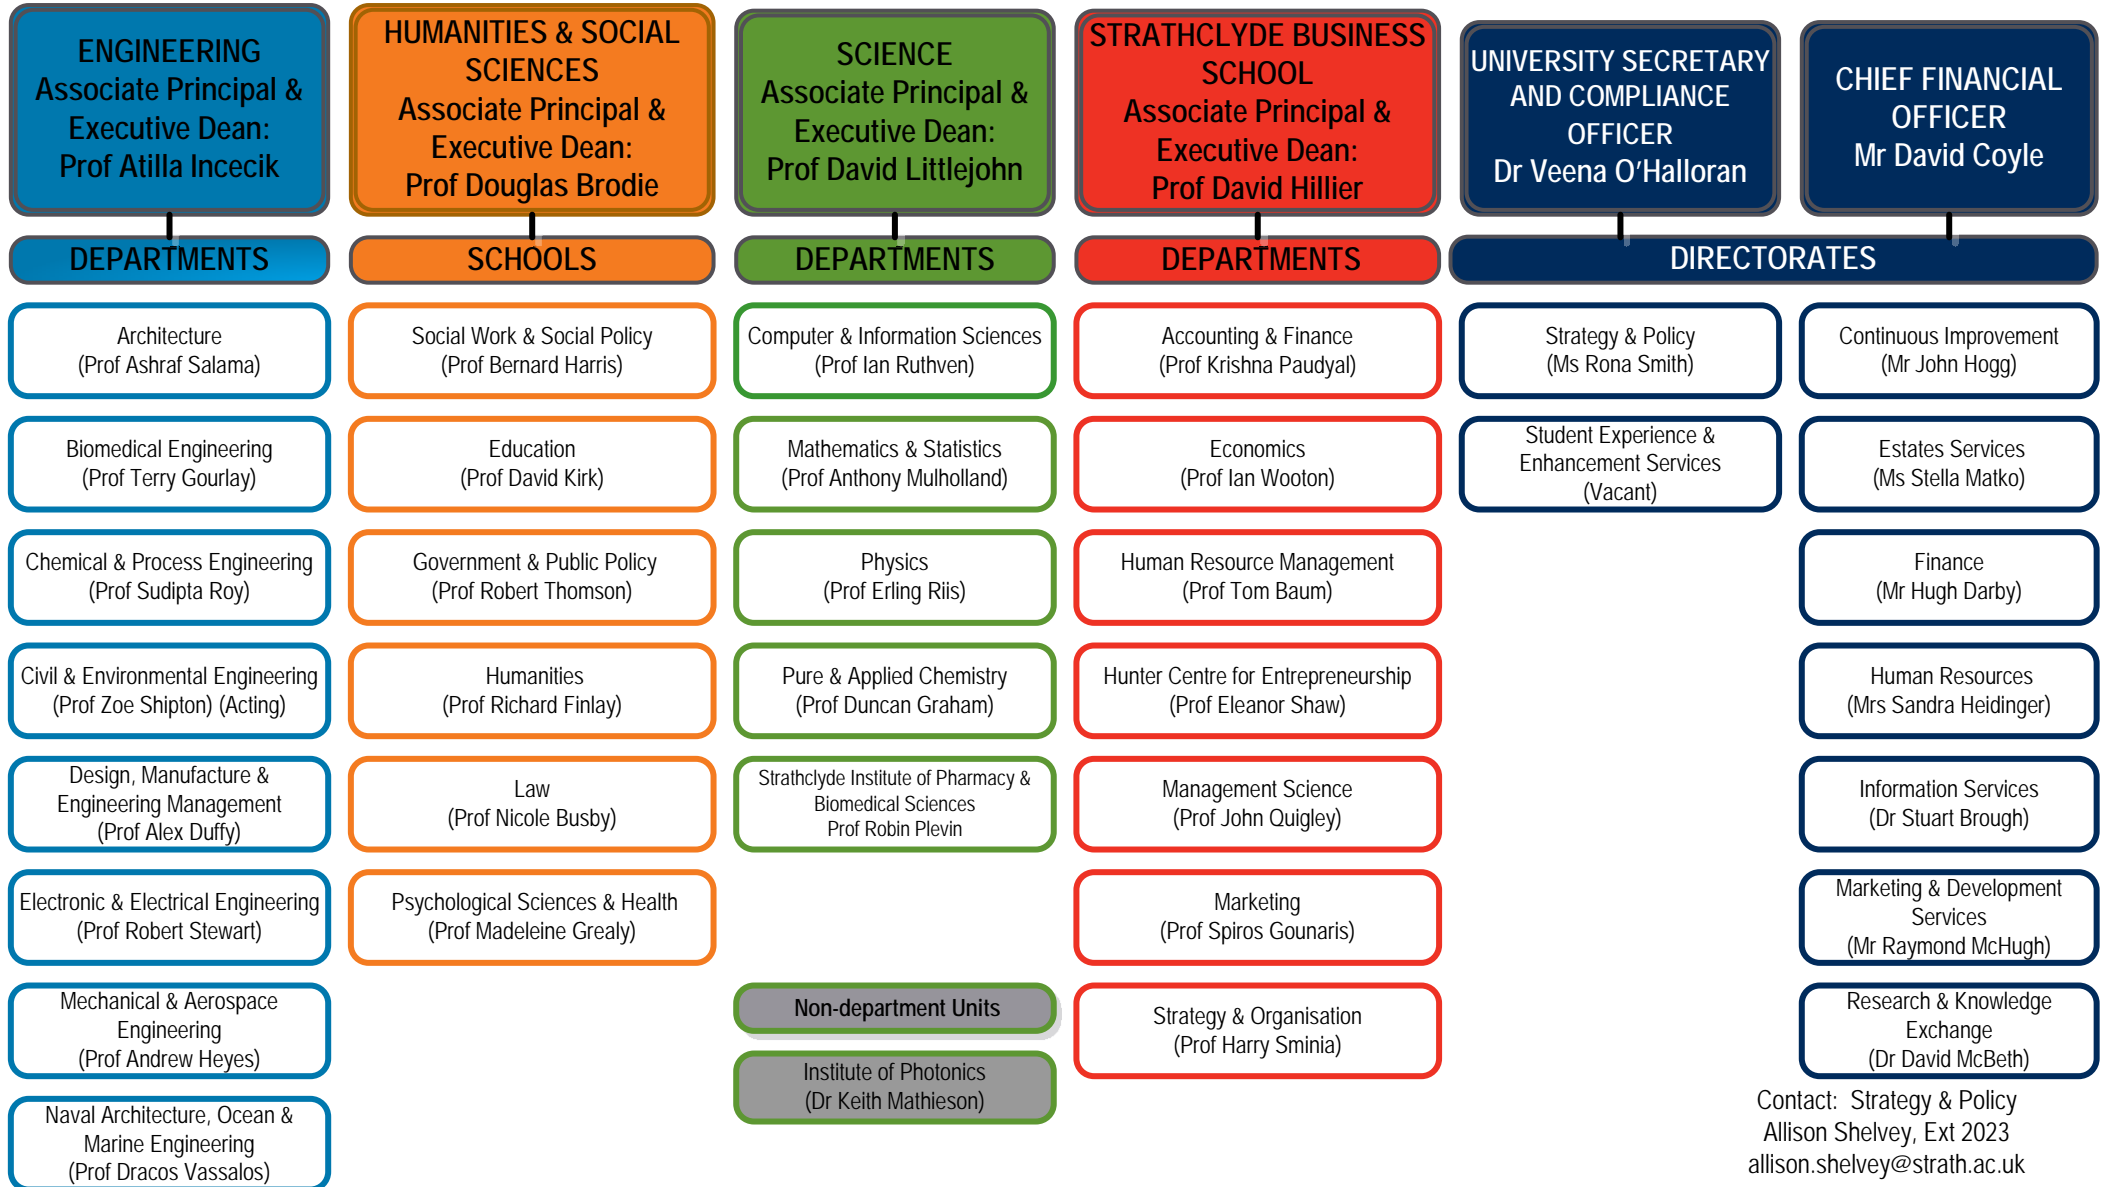

PRINCIPAL'S OFFICE
Professor Sir Jim McDonald

Further information about the structure of the Principal's office
and the Senior Officers of the University can found at:
<http://www.strath.ac.uk/staff/universitymanagement/>

FACULTIES

PROFESSIONAL SERVICES

Contact: Strategy & Policy
Allison Shelvey, Ext 2023
allison.shelvey@strath.ac.uk