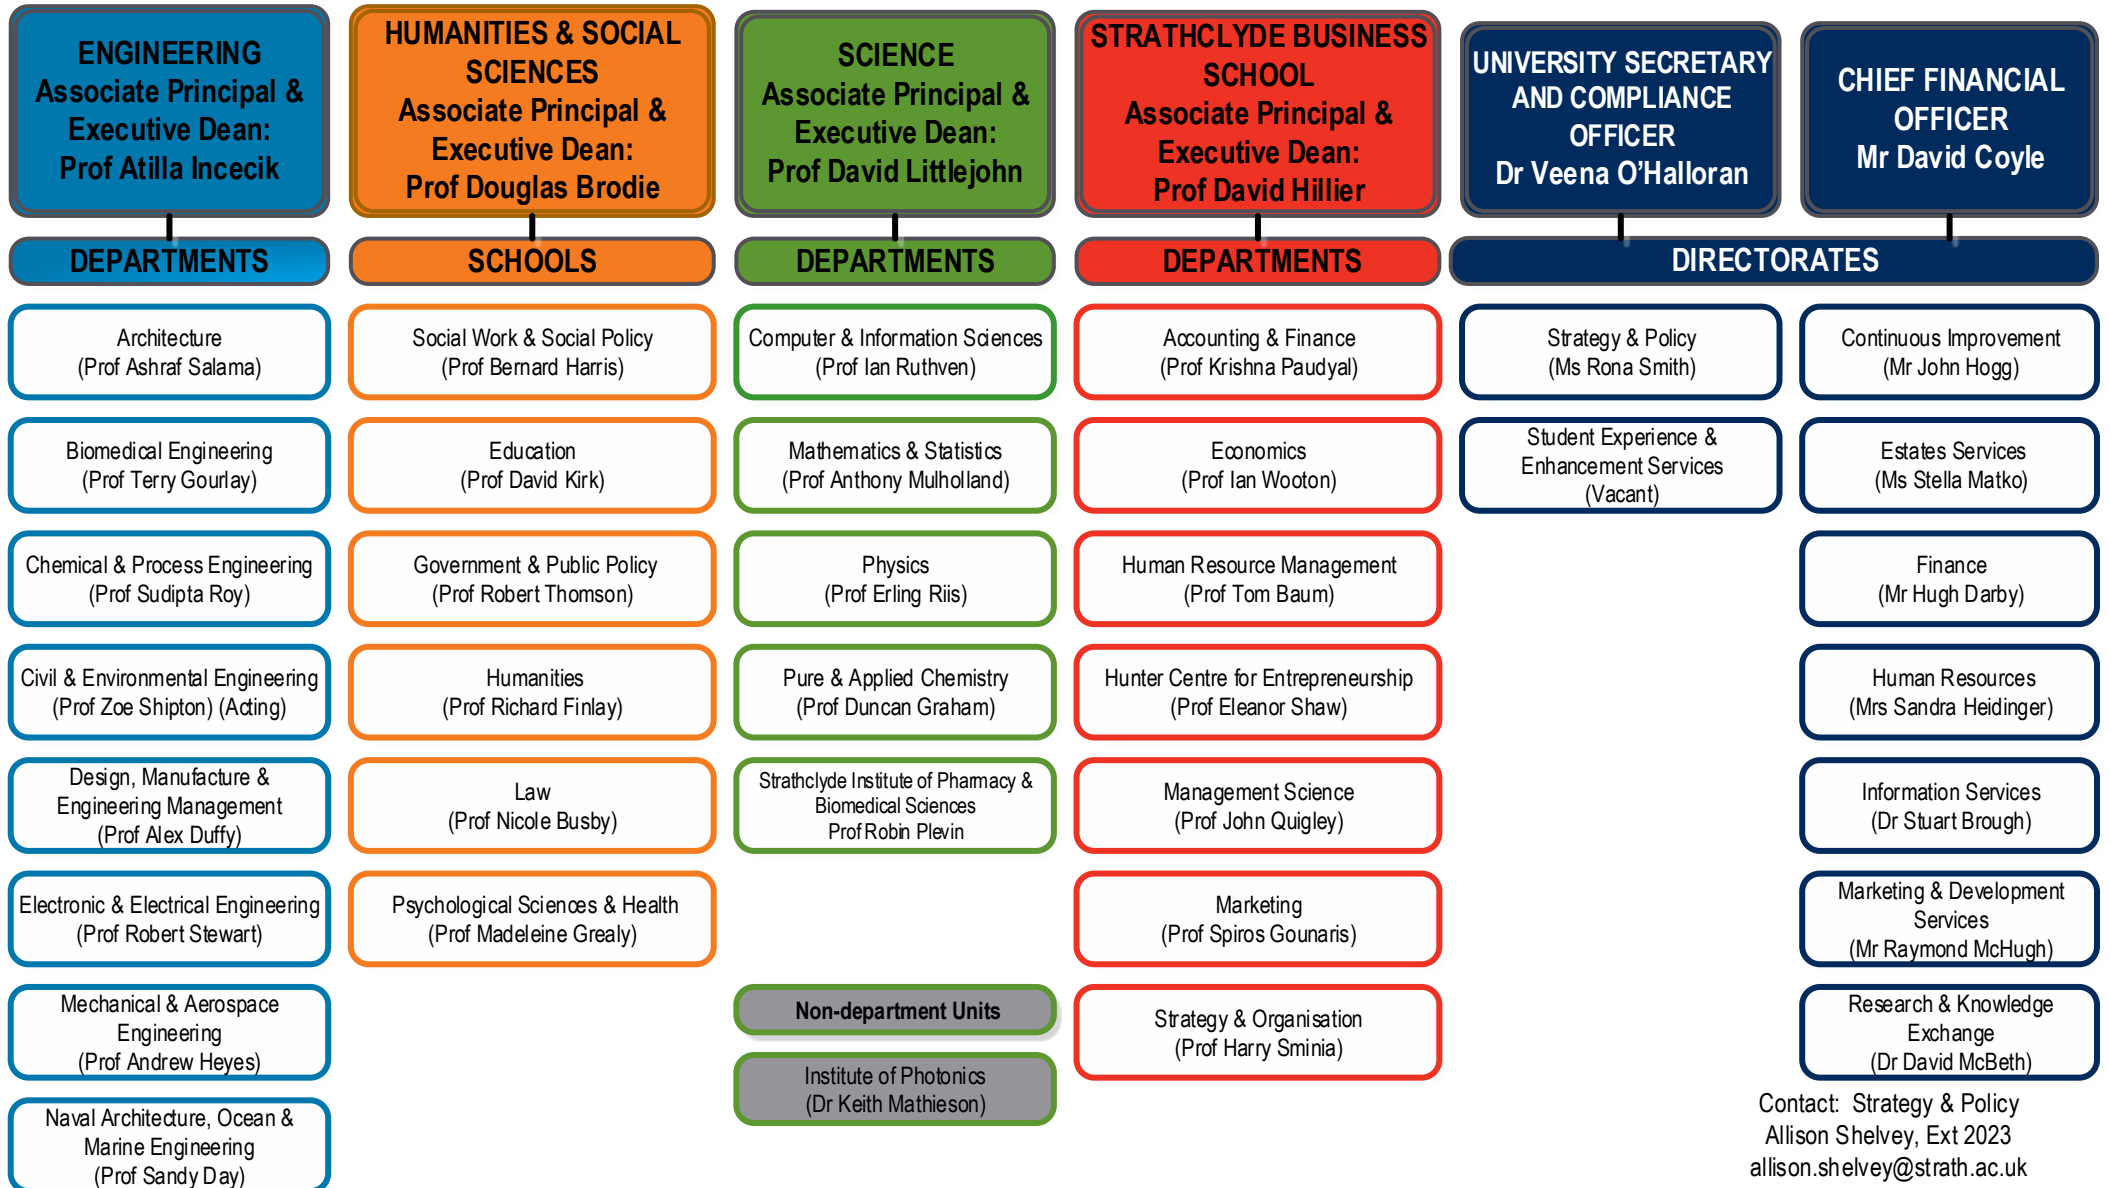

PRINCIPAL'S OFFICE
Professor Sir Jim McDonald

Further information about the structure of the Principal's office
and the Senior Officers of the University can found at:
<http://www.strath.ac.uk/staff/universitymanagement/>

FACULTIES

PROFESSIONAL SERVICES

Contact: Strategy & Policy
Allison Shelvey, Ext 2023
allison.shelvey@strath.ac.uk