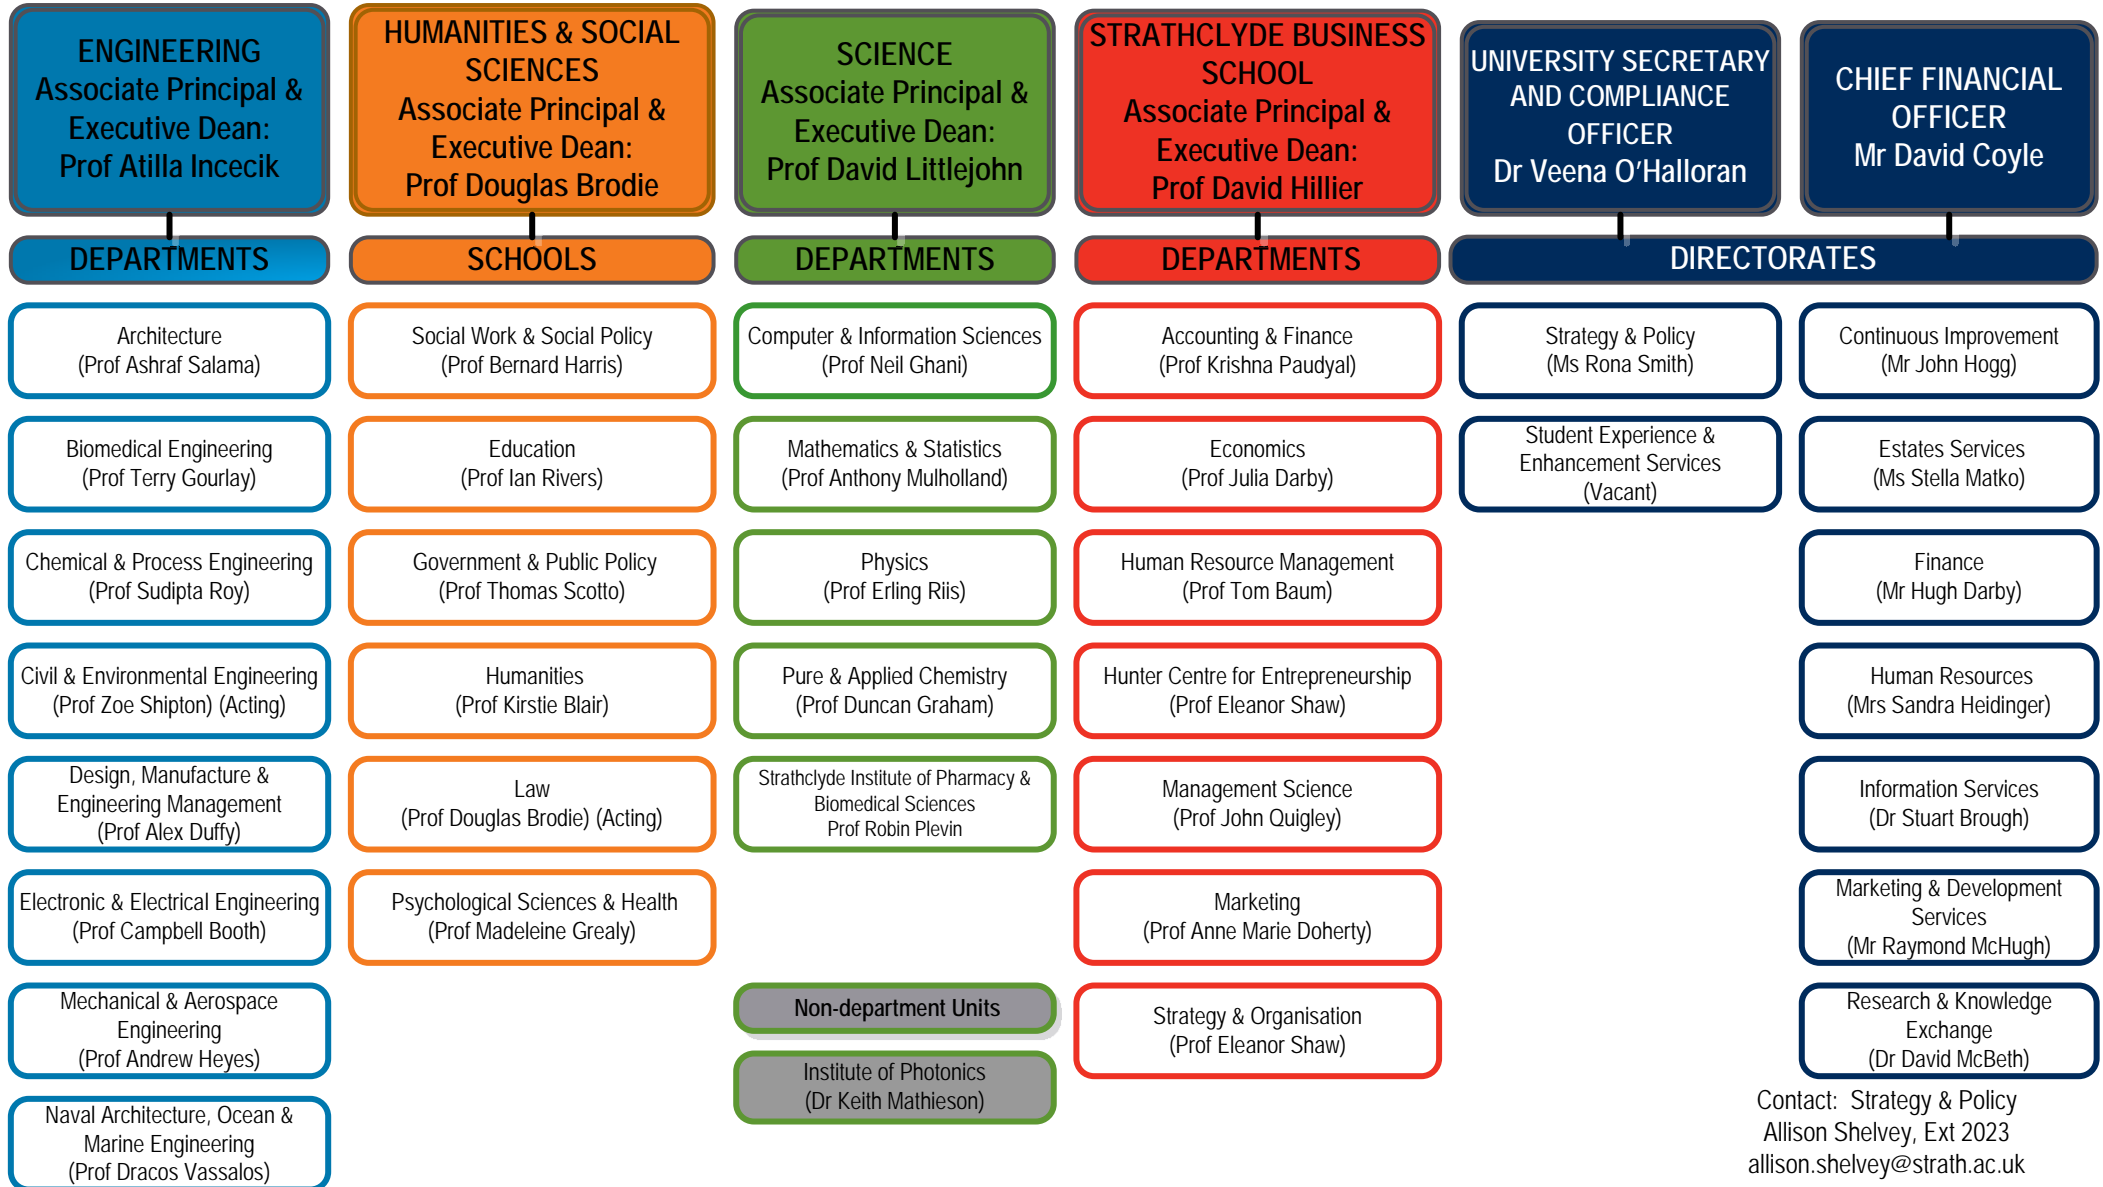

PRINCIPAL'S OFFICE
Professor Sir Jim McDonald

Further information about the structure of the Principal's office
and the Senior Officers of the University can found at:
<http://www.strath.ac.uk/staff/universitymanagement/>

FACULTIES

PROFESSIONAL SERVICES

Contact: Strategy & Policy
Allison Shelvey, Ext 2023
allison.shelvey@strath.ac.uk