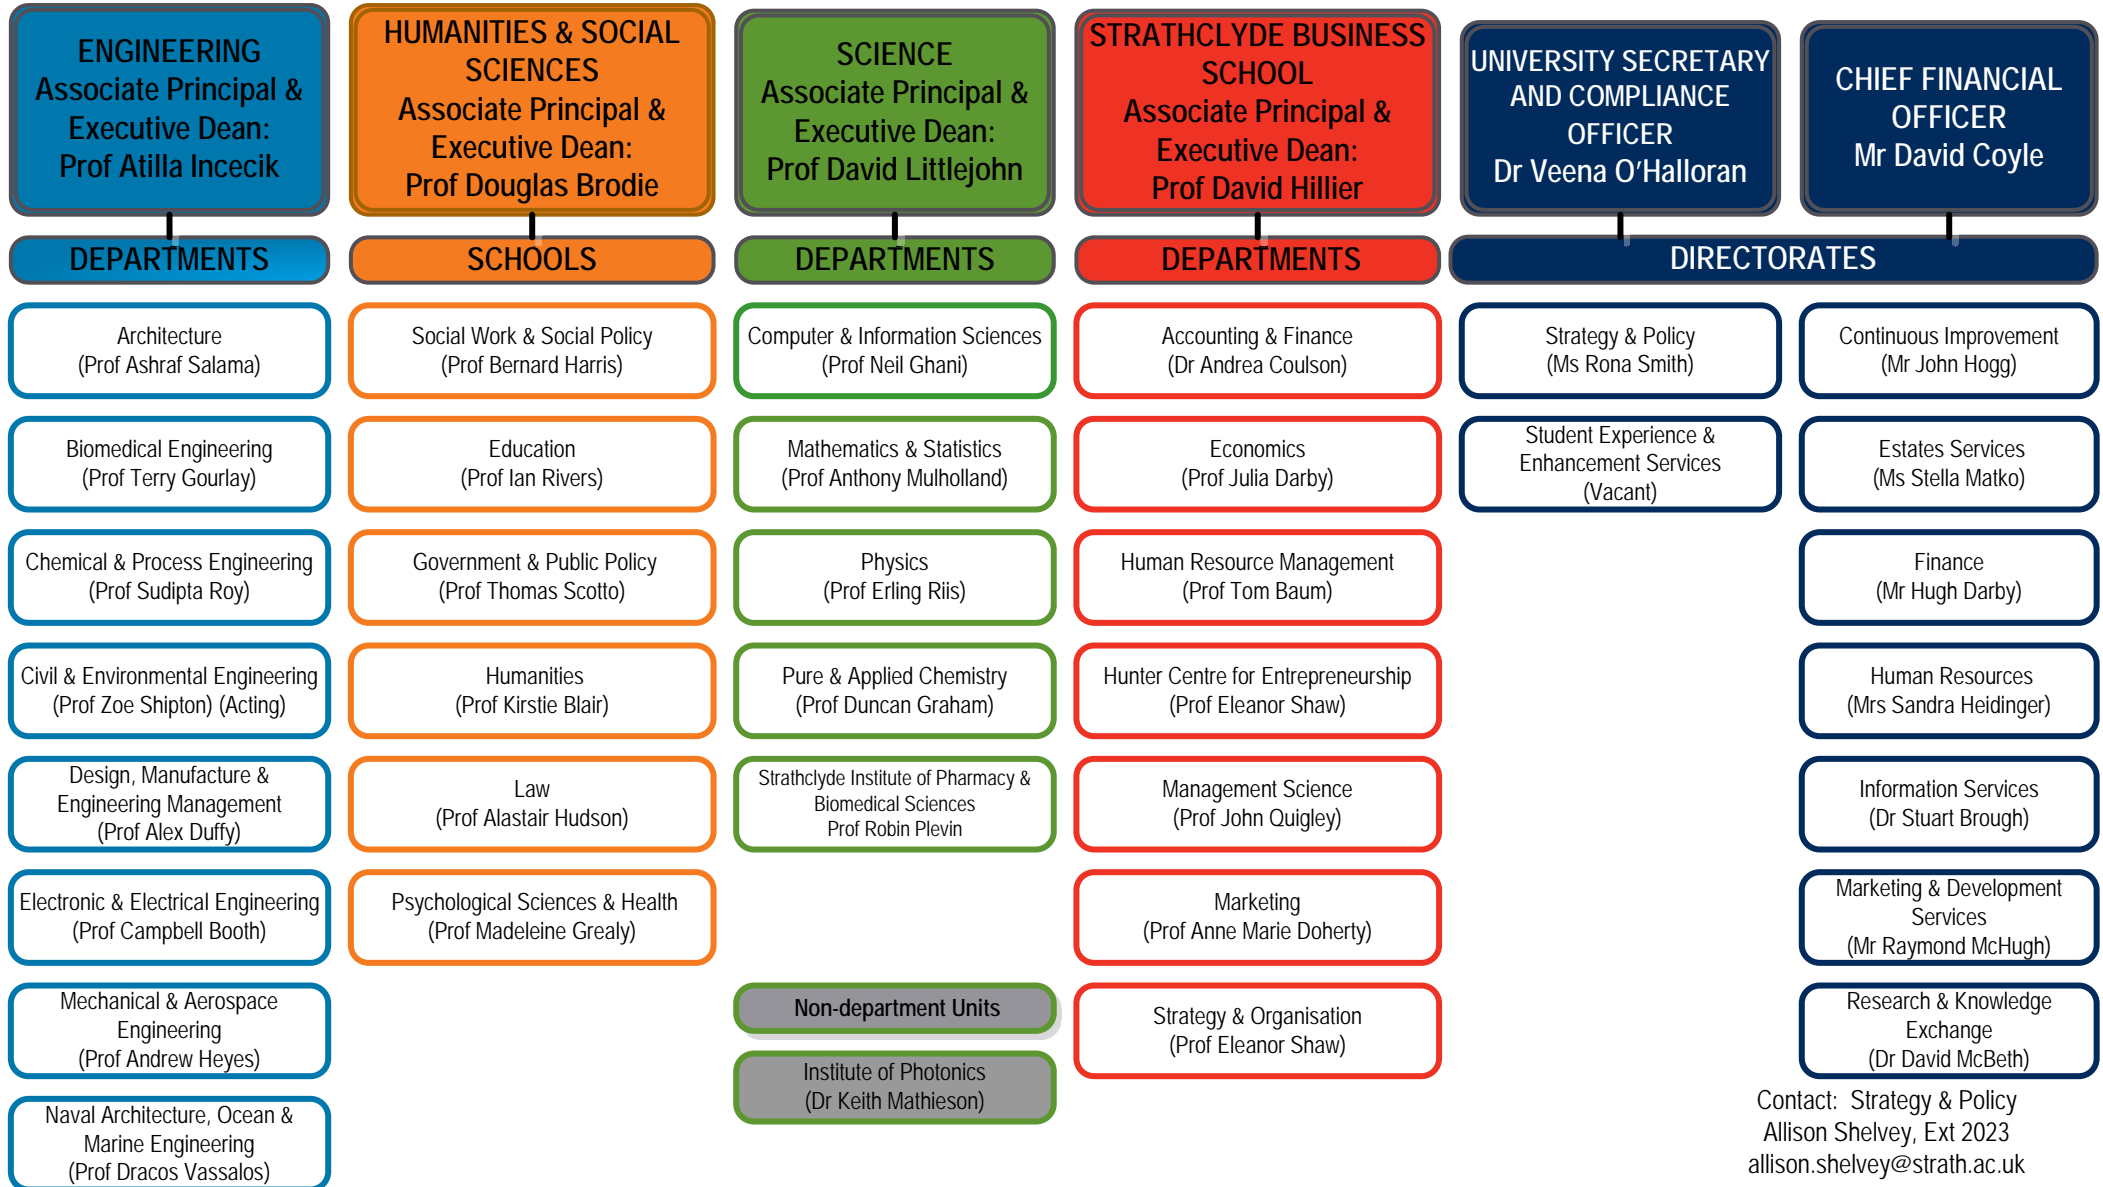

PRINCIPAL'S OFFICE
Professor Sir Jim McDonald

Further information about the structure of the Principal's office
and the Senior Officers of the University can found at:
<http://www.strath.ac.uk/staff/universitymanagement/>

FACULTIES

PROFESSIONAL SERVICES

Contact: Strategy & Policy
Allison Shelvey, Ext 2023
allison.shelvey@strath.ac.uk