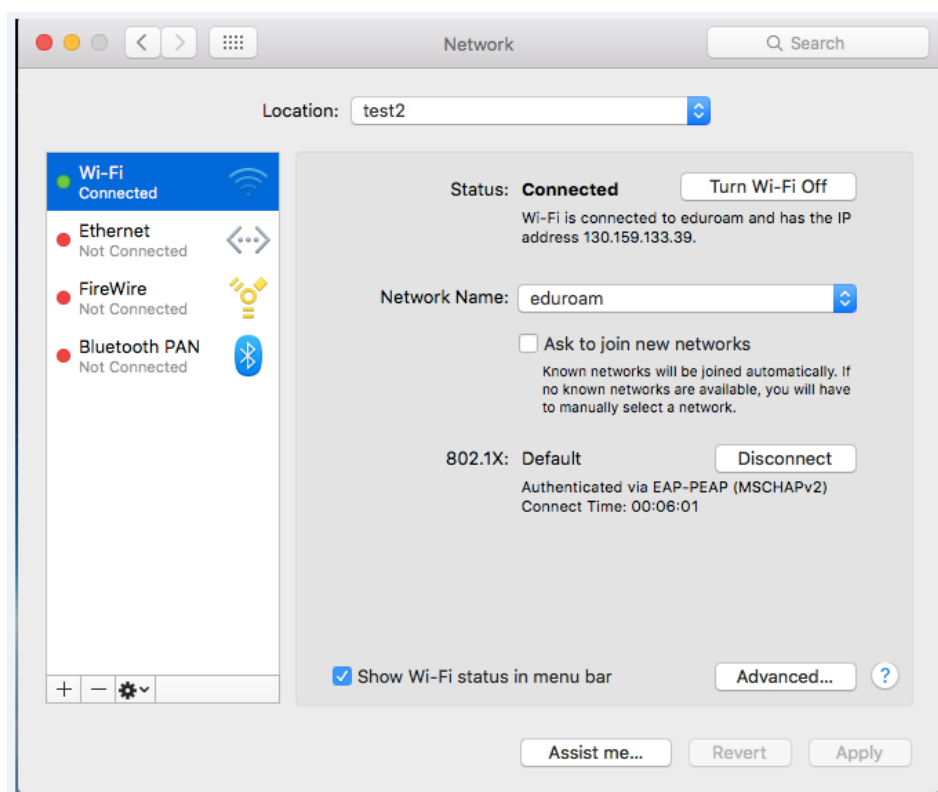

## Finding Your Computers IP and MAC address

#### IP Address

1. Select the Apple icon from your computers desktop.
2. Select System Preferences.
3. Select Network.
4. Select either Ethernet or Wi-Fi. Your IP address should display as below.

5. Your IP Address should be displayed under Status. In the above example the Wi-Fi adaptor has been selected and the IP address is showing as 130.159.133.39.

6. Your MAC address should be displayed adjacent to MAC Address. In the above example the Wi-Fi adaptor has been selected and the MAC address is showing 00:25:4b:92:e2:f0.