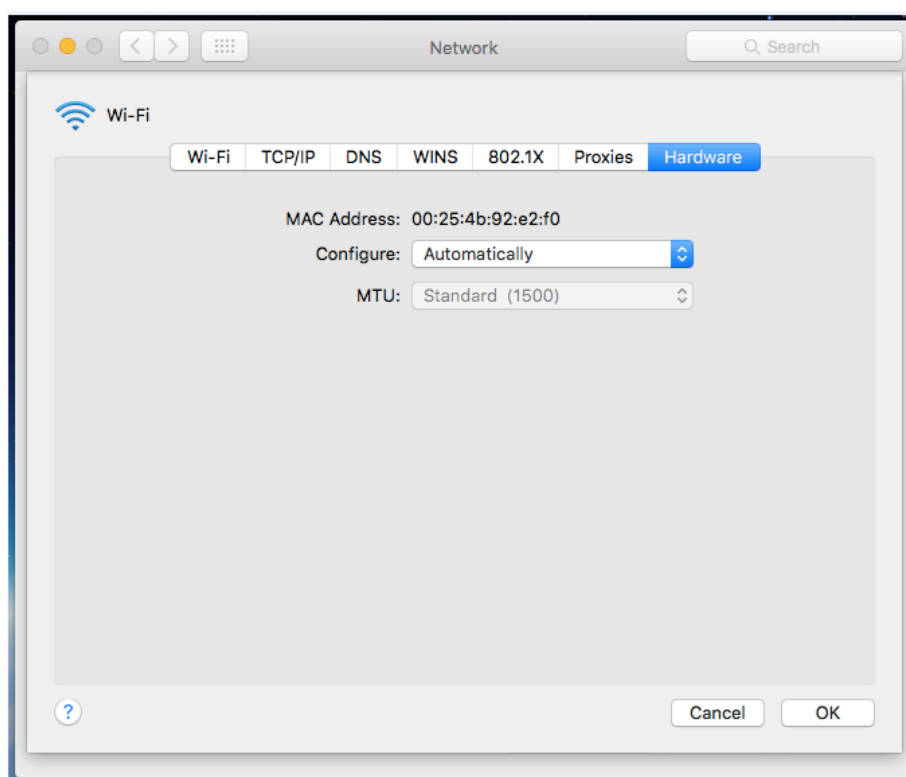

#### IP Address

1. Select the Apple icon from your computers desktop.
2. Select System Preferences.
3. Select Network.
4. Select either Ethernet or Wi-Fi. Your IP address should display as below.

5. Your IP Address should be displayed under Status. In the above example the Wi-Fi adaptor has been selected and the IP address is showing as 130.159.133.39.

## MAC Address

1. Select the Apple icon from your computers desktop.
2. Select System Preferences.
3. Select Network.
4. Select either Ethernet or Wi-Fi.
5. Select Advanced and then Hardware. Your MAC address should be displayed as below.

6. Your MAC address should be displayed adjacent to MAC Address. In the above example the Wi-Fi adaptor has been selected and the MAC address is showing 00:25:4b:92:e2:f0.