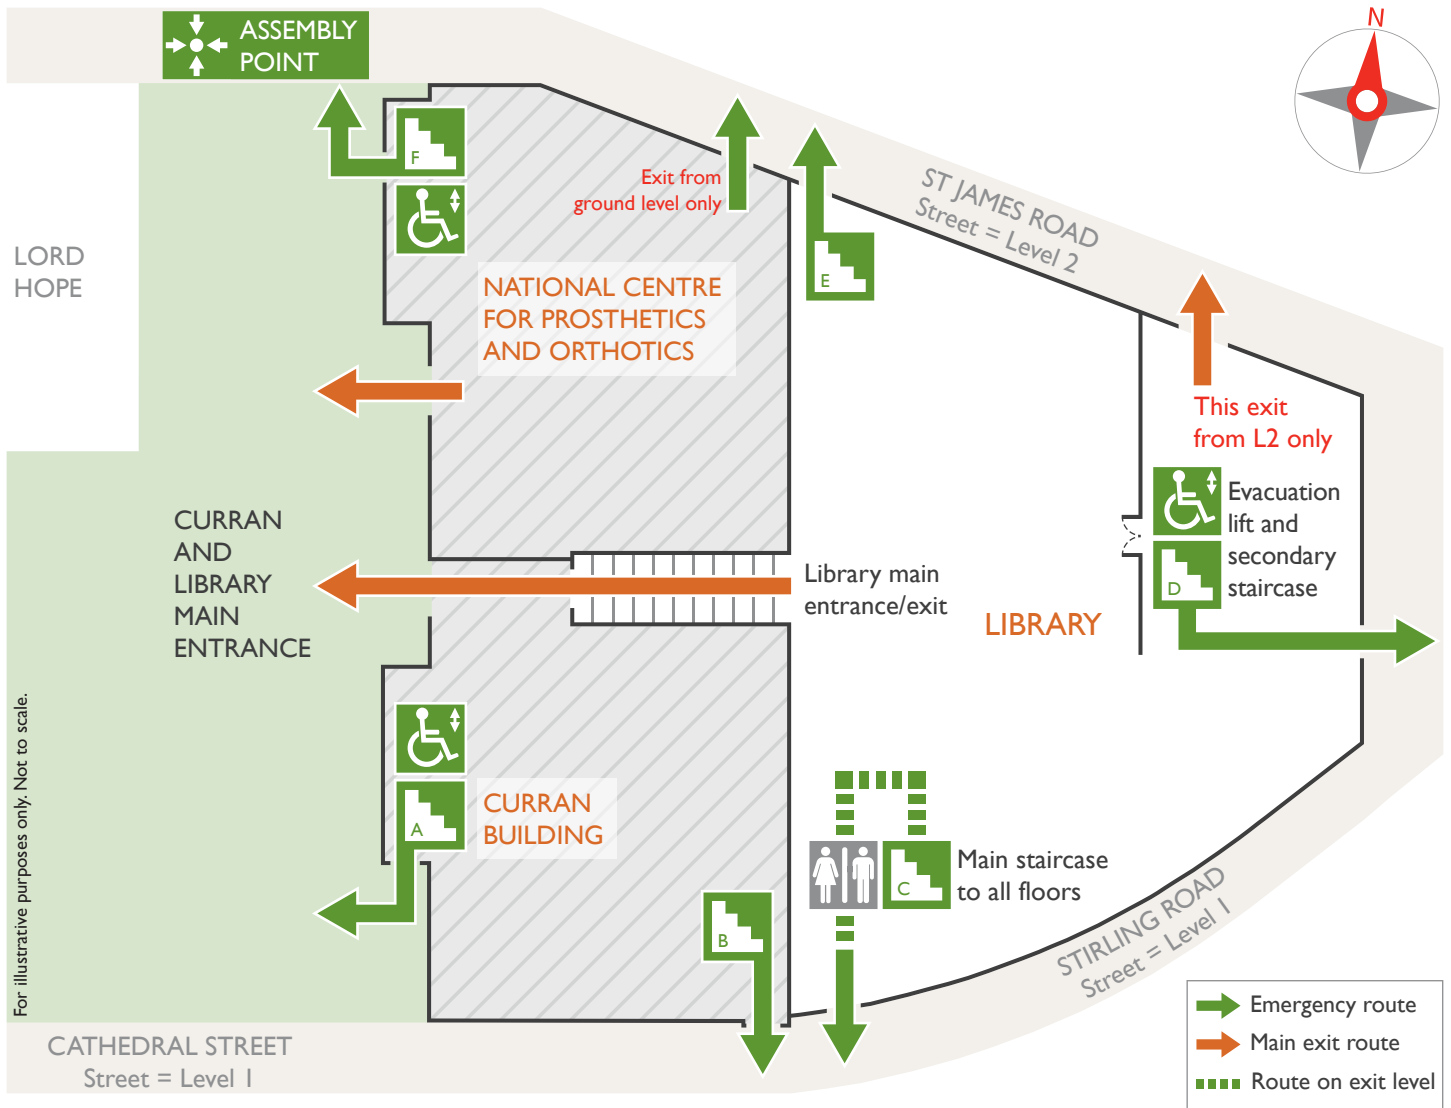

SMART STUDENTS KNOW TWO ROUTES

ANDERSONIAN LIBRARY

PLEASE NOTE

We test the fire alarm every Tuesday at 09:30
Evacuate the building if the alarm bell continues to sound

IN AN EMERGENCY

You must leave immediately by the **nearest available exit**. Your nearest exit may not be the one you normally use. Follow the signs to the way out; you can use any door in an emergency.

Once you are in a stairwell, do not leave it until you reach an exit door at street level.

2

KNOW 2 ROUTES
Know more than one way out

FOLLOW THE SIGNS
Look for the exit nearest to you

LISTEN TO STAFF
Follow staff instructions when leaving the building

DO NOT USE YOUR PHONE

DO NOT CARRY HOT DRINKS