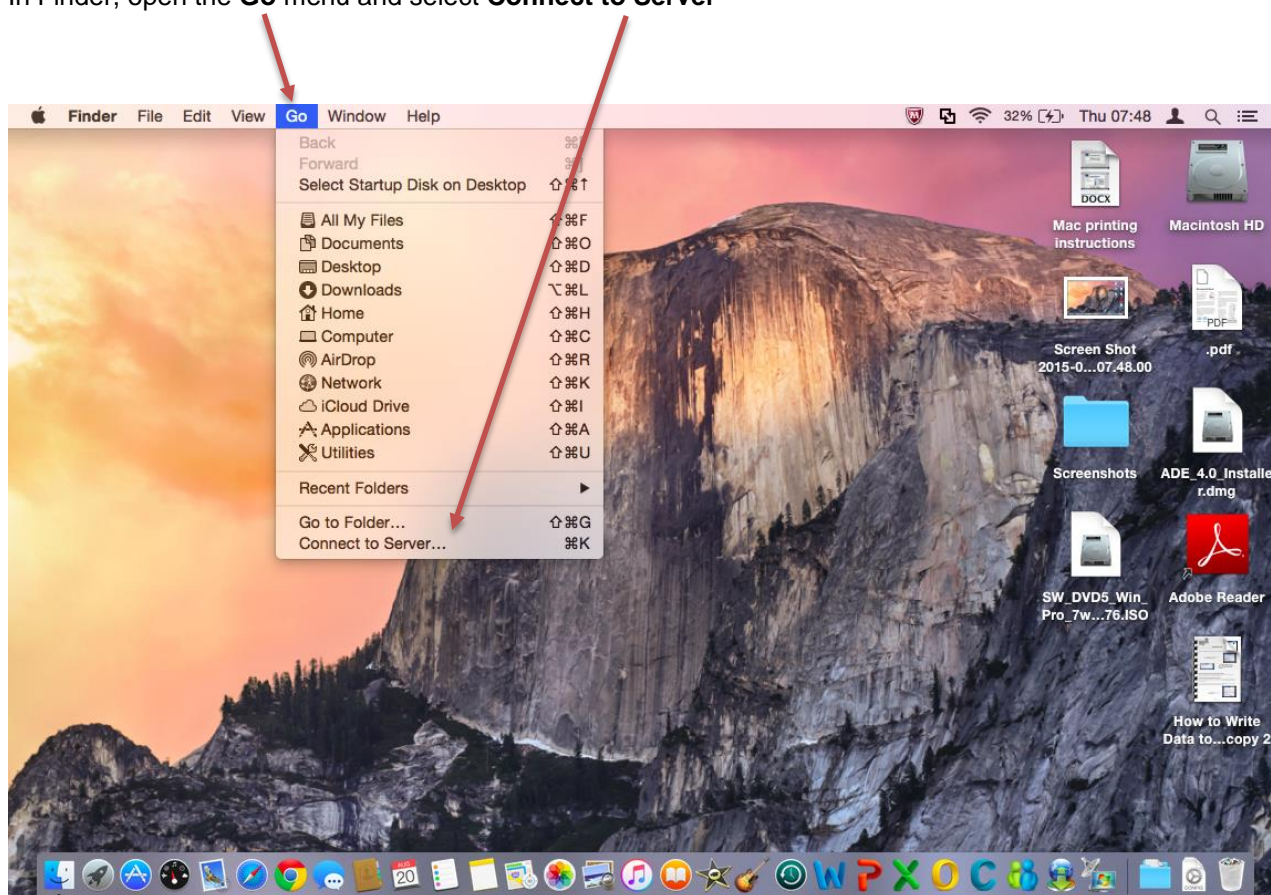

Accessing your Network Drives (H: and i: drive) on MAC OSX 10.4 onwards, on-campus

Note : If you wish to access your network drives **off-campus**, there are several suitable alternatives, see <http://www.strath.ac.uk/it/filestore/> for details. The instructions here are for **on-campus**.

In Finder, open the **Go** menu and select **Connect to Server**

YOUR
INFORMATION
SERVICES
YOUR
RESOURCES...

the place of useful learning

www.strath.ac.uk

University of Strathclyde Glasgow G1 1XQ

The University of Strathclyde is a charitable body,
registered in Scotland, with registration number SC015263