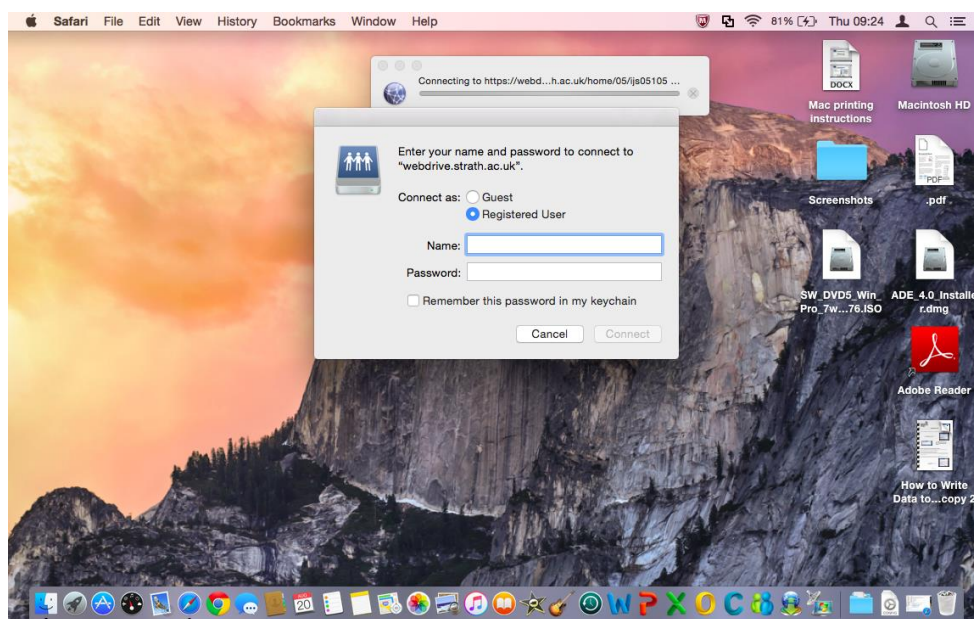

Example;

smb://ds.strath.ac.uk/hdrive/17/efa18617

Select **Connect**.

Or, for your i: Drive, enter the below address;

smb://ds.strath.ac.uk/idrive

Or, for your L Drive, enter the below address;

smb://ds.strath.ac.uk/ldrive

When prompted to logon, enter "**dsl**" followed by your username & then your password. Select **Connect**.

Your folders should display in the window that opens.

Connecting in future :

Your Network drive will display within **Connect to Server** as a **Favourite Server** each time you log on to your computer.