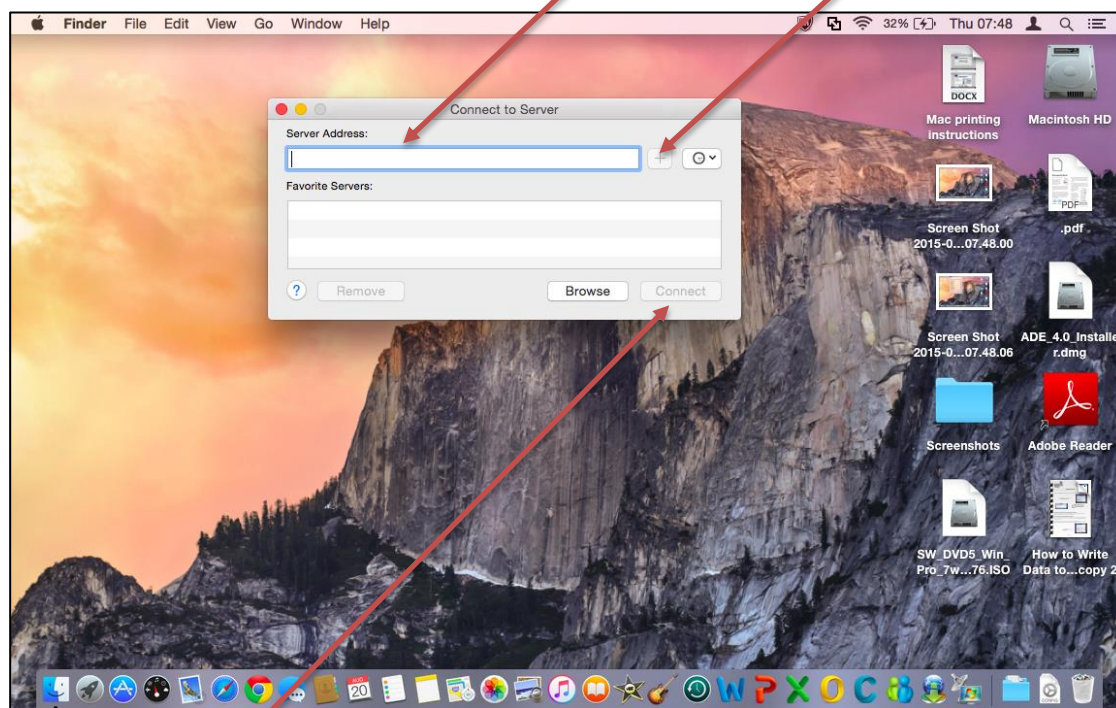

In the **Server address** field enter the address for the drive you want to connect to and click on the + symbol.

For your H: Drive, enter the address in the form below;

smb://ds.strath.ac.uk/hdrive/ last two digits of your username / username.

Example;

smb://ds.strath.ac.uk/hdrive/17/efa18617

Select **Connect**.

Or, for your i: Drive, enter the below address;

smb://ds.strath.ac.uk/idrive

Or, for your L Drive, enter the below address;

smb://ds.strath.ac.uk/ldrive

the place of useful learning

www.strath.ac.uk

University of Strathclyde Glasgow G1 1XQ

The University of Strathclyde is a charitable body,
registered in Scotland, with registration number SC015263

YOUR
INFORMATION
SERVICES
YOUR
RESOURCES...